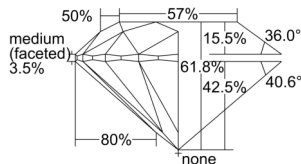

GIA®

FACSIMILE

GIA REPORT 6505548762

Verify this report at GIA.edu

GIA NATURAL DIAMOND DOSSIER®

October 01, 2024
GIA Report Number **6505548762**
Shape and Cutting Style ..... **Round Brilliant**
Measurements ..... **5.10 - 5.12 x 3.16 mm**

GRADING RESULTS

Carat Weight ..... **0.50 carat**
Color Grade ..... **I**
Clarity Grade **S11**
Cut Grade ..... **Excellent**

ADDITIONAL GRADING INFORMATION

Polish ..... **Excellent**
Symmetry ..... **Excellent**
Fluorescence ..... **None**
Clarity Characteristics..... **Feather, Crystal**
Inscription(s): **GIA 6505548762**

PROPORTIONS

Profile to actual proportions

GRADING SCALES

GIA COLOR SCALE	GIA CLARITY SCALE	GIA CUT SCALE	
D	FLAWLESS	EXCELLENT	
E	INTERNALLY FLAWLESS		
F		VVS₁	VERY GOOD
G	VVS₂		
H	VS₁	GOOD	
I	VS₂		
J	S1₁	FAIR	
K	S1₂		
L	I₁	POOR	
M	I₂		
N	I₃		
O			
P			
Q			
R			
S			
T			
U			
V			
W			
X			
Y			
Z