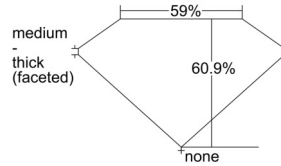

GIA®

FACSIMILE

GIA REPORT 6505549341

Verify this report at GIA.edu

GIA NATURAL DIAMOND DOSSIER®

October 01, 2024
GIA Report Number 6505549341
Shape and Cutting Style ..... Oval Brilliant
Measurements ..... 5.74 x 3.85 x 2.34 mm

GRADING RESULTS

Carat Weight ..... 0.33 carat
Color Grade ..... E
Clarity Grade VS2

ADDITIONAL GRADING INFORMATION

Polish ..... Very Good
Symmetry ..... Very Good
Fluorescence ..... None
Clarity Characteristics ..... Feather
Inscription(s): GIA 6505549341

PROPORTIONS

Profile not to actual proportions

GRADING SCALES

GIA COLOR SCALE		GIA CLARITY SCALE			
COLORLESS	D	VERY VERY SLIGHTLY INCLUDED	FLAWLESS		
	E		INTERNALLY FLAWLESS		
	F	VERY SLIGHTLY INCLUDED	VVS₁		
	G		VVS₂		
	H		VS₁		
	NEAR COLORLESS	I	SLIGHTLY INCLUDED	VS₂	
		J		SI₁	
		FAINT	K	INCLUDED	SI₂
			L		I₁
			M		I₂
VERT LIGHT	N		INCLUDED	I₃	
	O				
	P				
	Q				
	R				
	S				
	T				
LIGHT	U				
	V				
	W				
	X				
Y					
Z