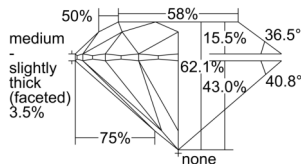

GIA®

FACSIMILE

GIA REPORT 6505551131

Verify this report at GIA.edu

GIA NATURAL DIAMOND DOSSIER®

October 01, 2024
GIA Report Number 6505551131
Shape and Cutting Style ..... Round Brilliant
Measurements ..... 5.34 - 5.37 x 3.32 mm

GRADING RESULTS

Carat Weight ..... 0.59 carat
Color Grade I
Clarity Grade S11
Cut Grade ..... Excellent

ADDITIONAL GRADING INFORMATION

Polish ..... Excellent
Symmetry ..... Excellent
Fluorescence ..... None
Clarity Characteristics ..... Crystal, Feather
Inscription(s): GIA 6505551131

PROPORTIONS

Profile to actual proportions

GRADING SCALES

GIA COLOR SCALE	GIA CLARITY SCALE	GIA CUT SCALE	
D	FLAWLESS	EXCELLENT	
E	INTERNALLY FLAWLESS		
F		VVS₁	VERY GOOD
G	VVS₂		
H	VS₁	GOOD	
I	VS₂		
J	S1₁	FAIR	
K	S1₂		
L	I₁	POOR	
M	I₂		
N	I₃		
O			
P			
Q			
R			
S			
T			
U			
V			
W			
X			
Y			
Z