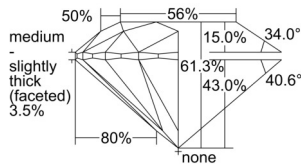

GIA®

FACSIMILE

GIA REPORT 6505552889

Verify this report at GIA.edu

GIA NATURAL DIAMOND DOSSIER®

October 03, 2024
GIA Report Number 6505552889
Shape and Cutting Style ..... Round Brilliant
Measurements ..... 5.50 - 5.52 x 3.38 mm

GRADING RESULTS

Carat Weight ..... 0.62 carat
Color Grade L
Clarity Grade VS1
Cut Grade ..... Excellent

ADDITIONAL GRADING INFORMATION

Polish ..... Excellent
Symmetry ..... Excellent
Fluorescence ..... Medium Blue
Clarity Characteristics..... Feather, Cloud, Pinpoint
Inscription(s): GIA 6505552889

PROPORTIONS

Profile to actual proportions

GRADING SCALES

GIA COLOR SCALE	GIA CLARITY SCALE	GIA CUT SCALE	
D	FLAWLESS	EXCELLENT	
E	INTERNALLY FLAWLESS		
F		VVS₁	VERY GOOD
G	VVS₂		
H	VS₁	GOOD	
I	VS₂		
J	SI₁	FAIR	
K	SI₂		
L	I₁	POOR	
M			
N			
O	I₂		
P			
Q			
R	I₃		
S			
T			
U			
V			
W			
X			
Y			
Z