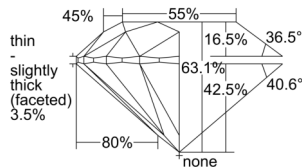

GIA®

FACSIMILE

GIA REPORT 6505556381

Verify this report at GIA.edu

GIA NATURAL DIAMOND DOSSIER®

October 03, 2024
GIA Report Number 6505556381
Shape and Cutting Style ..... Round Brilliant
Measurements ..... 5.63 - 5.66 x 3.56 mm

GRADING RESULTS

Carat Weight ..... 0.70 carat
Color Grade ..... E
Clarity Grade S11
Cut Grade ..... Excellent

ADDITIONAL GRADING INFORMATION

Polish ..... Excellent
Symmetry ..... Excellent
Fluorescence ..... None
Clarity Characteristics..... Cloud, Crystal, Feather
Inscription(s): GIA 6505556381

PROPORTIONS

Profile to actual proportions