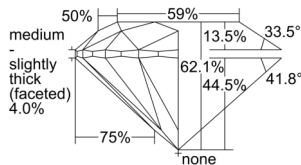

GIA®

FACSIMILE

GIA REPORT 6505558183

Verify this report at GIA.edu

GIA NATURAL DIAMOND DOSSIER®

October 03, 2024
GIA Report Number 6505558183
Shape and Cutting Style ..... Round Brilliant
Measurements ..... 4.70 - 4.72 x 2.93 mm

GRADING RESULTS

Carat Weight ..... 0.40 carat
Color Grade ..... G
Clarity Grade S11
Cut Grade ..... Excellent

ADDITIONAL GRADING INFORMATION

Polish ..... Excellent
Symmetry ..... Excellent
Fluorescence ..... None
Clarity Characteristics ..... Feather, Crystal
Inscription(s): GIA 6505558183

PROPORTIONS

Profile to actual proportions

GRADING SCALES

GIA COLOR SCALE	GIA CLARITY SCALE	GIA CUT SCALE	
D	FLAWLESS	EXCELLENT	
E	INTERNALLY FLAWLESS		
F		VVS₁	VERY GOOD
G	VVS₂		
H	VS₁	GOOD	
I	VS₂		
J	S1₁	FAIR	
K	S1₂		
L	I₁	POOR	
M	I₂		
N	I₃		
O			
P			
Q			
R			
S			
T			
U			
V			
W			
X			
Y			
Z