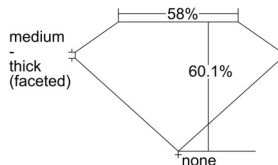

GIA®

FACSIMILE

GIA REPORT 6505558321

Verify this report at GIA.edu

GIA NATURAL DIAMOND DOSSIER®

October 03, 2024
GIA Report Number 6505558321
Shape and Cutting Style ..... Oval Brilliant
Measurements ..... 8.12 x 5.34 x 3.21 mm

GRADING RESULTS

Carat Weight ..... 0.90 carat
Color Grade ..... G
Clarity Grade VS1

ADDITIONAL GRADING INFORMATION

Polish ..... Excellent
Symmetry ..... Excellent
Fluorescence ..... None
Clarity Characteristics..... Crystal, Feather, Needle, Pinpoint
Inscription(s): GIA 6505558321

PROPORTIONS

Profile not to actual proportions

GRADING SCALES

GIA COLOR SCALE		GIA CLARITY SCALE			
COLORLESS	D	VERY VERY SLIGHTLY INCLUDED	FLAWLESS		
	E		INTERNALLY FLAWLESS		
	F	VERY SLIGHTLY INCLUDED	VVS₁		
	G		VVS₂		
	H		VS₁		
	NEAR COLORLESS	I	SLIGHTLY INCLUDED	VS₂	
		J		SI₁	
		FAINT	K	INCLUDED	SI₂
			L		I₁
			M		I₂
VERT LIGHT	N	LIGHT	I₃		
	O				
	P				
	Q				
	R