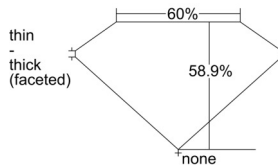

GIA®

FACSIMILE

GIA REPORT 6505559319

Verify this report at GIA.edu

GIA NATURAL DIAMOND DOSSIER®

October 03, 2024
GIA Report Number 6505559319
Shape and Cutting Style ..... Heart Brilliant
Measurements ..... 4.78 x 5.44 x 3.20 mm

GRADING RESULTS

Carat Weight ..... 0.50 carat
Color Grade ..... F
Clarity Grade VVS1

ADDITIONAL GRADING INFORMATION

Polish ..... Excellent
Symmetry ..... Very Good
Fluorescence ..... None
Clarity Characteristics..... Pinpoint, Feather, Manufacturing Remnant, Indented Natural
Inscription(s): GIA 6505559319

PROPORTIONS

Profile not to actual proportions

GRADING SCALES

GIA COLOR SCALE		GIA CLARITY SCALE			
COLORLESS	D	VERY VERY SLIGHTLY INCLUDED	FLAWLESS		
	E		INTERNALLY FLAWLESS		
	F	VERY SLIGHTLY INCLUDED	VVS₁		
	G		VVS₂		
	H		VS₁		
	NEAR COLORLESS	I	SLIGHTLY INCLUDED	VS₂	
		J		SI₁	
		FAINT	K	INCLUDED	SI₂
			L		I₁
			M		I₂
VERT LIGHT			N	INCLUDED	I₃
	O				
	P				
	Q				
LIGHT	R				
	S				
	T				
	U				
	V				
	Z