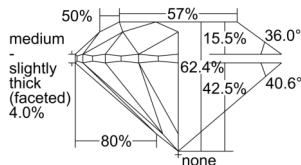

GIA®

FACSIMILE

GIA REPORT 6505561771

Verify this report at GIA.edu

GIA NATURAL DIAMOND DOSSIER®

October 03, 2024
GIA Report Number 6505561771
Shape and Cutting Style ..... Round Brilliant
Measurements ..... 4.25 - 4.28 x 2.66 mm

GRADING RESULTS

Carat Weight ..... 0.30 carat
Color Grade ..... J
Clarity Grade VS1
Cut Grade ..... Excellent

ADDITIONAL GRADING INFORMATION

Polish ..... Very Good
Symmetry ..... Very Good
Fluorescence ..... Faint
Clarity Characteristics ..... Cloud, Pinpoint
Inscription(s): GIA 6505561771

PROPORTIONS

Profile to actual proportions

GRADING SCALES

GIA COLOR SCALE	GIA CLARITY SCALE	GIA CUT SCALE
COLOURLESS D	FLAWLESS	EXCELLENT
E	INTERNALLY FLAWLESS	
F	VVS₁	VERY GOOD
G		
H	VS₁	GOOD
I		
J	VS₂	FAIR
K		
L	SI₁	POOR
M		
N	I₁	
O		
P	I₂	
Q		
R	I₃	
S		
T		
U		
V		
W		
X		
Y		
Z