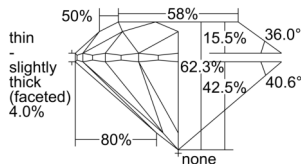

GIA®

FACSIMILE

GIA REPORT 6505562316

Verify this report at GIA.edu

GIA NATURAL DIAMOND DOSSIER®

October 04, 2024
GIA Report Number 6505562316
Shape and Cutting Style ..... Round Brilliant
Measurements ..... 5.01 - 5.06 x 3.14 mm

GRADING RESULTS

Carat Weight ..... 0.50 carat
Color Grade ..... G
Clarity Grade S11
Cut Grade ..... Excellent

ADDITIONAL GRADING INFORMATION

Polish ..... Excellent
Symmetry ..... Very Good
Fluorescence ..... None
Clarity Characteristics..... Crystal, Cloud, Feather
Inscription(s): GIA 6505562316

PROPORTIONS

Profile to actual proportions