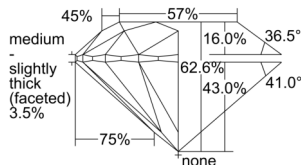

GIA®

FACSIMILE

GIA REPORT 6505568084

Verify this report at GIA.edu

GIA NATURAL DIAMOND DOSSIER®

October 07, 2024
GIA Report Number 6505568084
Shape and Cutting Style ..... Round Brilliant
Measurements ..... 4.00 - 4.03 x 2.52 mm

GRADING RESULTS

Carat Weight ..... 0.25 carat
Color Grade I
Clarity Grade VVS1
Cut Grade ..... Excellent

ADDITIONAL GRADING INFORMATION

Polish ..... Excellent
Symmetry ..... Excellent
Fluorescence ..... Faint
Clarity Characteristics ..... Pinpoint, Feather
Inscription(s): GIA 6505568084

PROPORTIONS

Profile to actual proportions