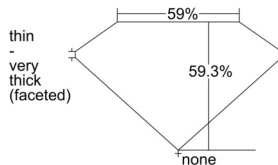

GIA®

FACSIMILE

GIA REPORT 6505568457

Verify this report at GIA.edu

GIA NATURAL DIAMOND DOSSIER®

October 04, 2024
GIA Report Number 6505568457
Shape and Cutting Style ..... Heart Brilliant
Measurements ..... 4.69 x 5.50 x 3.26 mm

GRADING RESULTS

Carat Weight ..... 0.51 carat
Color Grade ..... F
Clarity Grade VS2

ADDITIONAL GRADING INFORMATION

Polish ..... Excellent
Symmetry ..... Very Good
Fluorescence ..... None
Clarity Characteristics ..... Feather, Cloud, Crystal
Inspection(s): GIA 6505568457

PROPORTIONS

Profile not to actual proportions

GRADING SCALES

GIA COLOR SCALE		GIA CLARITY SCALE	
COLORLESS	D	VERY VERY SLIGHTLY INCLUDED	FLAWLESS
	E		INTERNALLY FLAWLESS
	F		VVS₁
	G		VVS₂
	H		VS₁
	I		VS₂
	J		SI₁
	K		SI₂
	L		I₁
	M		I₂
NEAR COLORLESS	N	SLIGHTLY INCLUDED	I₃
	O		
	P		
	Q		
FAINT	R	INCLUDED	
	S		
	T		
	U		
VERT LIGHT	V		
	W		
	X		
	Y		
LIGHT	Z