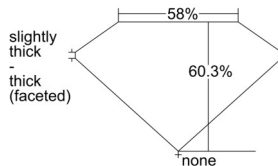

GIA®

FACSIMILE

GIA REPORT 6505568938

Verify this report at GIA.edu

GIA NATURAL DIAMOND DOSSIER®

October 04, 2024
GIA Report Number 6505568938
Shape and Cutting Style ..... Heart Brilliant
Measurements ..... 4.63 x 5.51 x 3.32 mm

GRADING RESULTS

Carat Weight ..... 0.50 carat
Color Grade ..... F
Clarity Grade VS1

ADDITIONAL GRADING INFORMATION

Polish ..... Excellent
Symmetry ..... Very Good
Fluorescence ..... None
Clarity Characteristics ..... Feather, Cloud, Pinpoint
Inscription(s): GIA 6505568938

PROPORTIONS

Profile not to actual proportions

GRADING SCALES

GIA COLOR SCALE		GIA CLARITY SCALE		
COLORLESS	D	VERY VERY SLIGHTLY INCLUDED	FLAWLESS	
	E		INTERNALLY FLAWLESS	
	F	VERY SLIGHTLY INCLUDED	VS₁	
	G		VS₂	
	NEAR COLORLESS	H	SLIGHTLY INCLUDED	SI₁
		I		SI₂
	FAINT	J	INCLUDED	I₁
		K		I₂
		L	INCLUDED	I₃
		M		
N				
VERT LIGHT		O		
		P		
LIGHT		Q		
	R			
	S			
	T			
	U			
	V			
	W			
	X			
	Y			
	Z