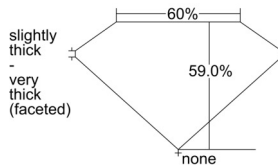

GIA®

FACSIMILE

GIA REPORT 6505569146

Verify this report at GIA.edu

GIA NATURAL DIAMOND DOSSIER®

October 04, 2024
GIA Report Number 6505569146
Shape and Cutting Style ..... Heart Brilliant
Measurements ..... 4.38 x 5.15 x 3.04 mm

GRADING RESULTS

Carat Weight ..... 0.40 carat
Color Grade ..... E
Clarity Grade SI1

ADDITIONAL GRADING INFORMATION

Polish ..... Excellent
Symmetry ..... Excellent
Fluorescence ..... None
Clarity Characteristics ..... Feather
Inscription(s): GIA 6505569146

PROPORTIONS

Profile not to actual proportions

GRADING SCALES

GIA COLOR SCALE		GIA CLARITY SCALE			
COLORLESS	D	VERY VERY SLIGHTLY INCLUDED	FLAWLESS		
	E		INTERNALLY FLAWLESS		
	F	VERY SLIGHTLY INCLUDED	VVS₁		
	G		VVS₂		
	H		VS₁		
	NEAR COLORLESS	I	SLIGHTLY INCLUDED	VS₂	
		J		SI₁	
		FAINT	K	INCLUDED	SI₂
			L		I₁
			M		I₂
VERT LIGHT	N	LIGHT	I₃		
	O				
	P				
	Q				
	R