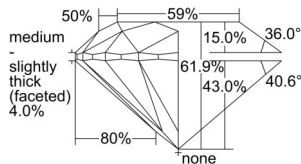

GIA®

FACSIMILE

GIA REPORT 6505570017

Verify this report at GIA.edu

GIA NATURAL DIAMOND DOSSIER®

October 04, 2024
GIA Report Number 6505570017
Shape and Cutting Style ..... Round Brilliant
Measurements ..... 5.65 - 5.69 x 3.51 mm

GRADING RESULTS

Carat Weight ..... 0.70 carat
Color Grade ..... G
Clarity Grade VS1
Cut Grade ..... Excellent

ADDITIONAL GRADING INFORMATION

Polish ..... Excellent
Symmetry ..... Excellent
Fluorescence ..... None
Clarity Characteristics ..... Cloud, Feather
Inscription(s): GIA 6505570017

PROPORTIONS

Profile to actual proportions

GRADING SCALES

GIA COLOR SCALE

COLOREDNESS	D
	E
	F
	G
	H
	I
	J
NEAR COLORLESS	K
	L
Faint	M
	N
	O
	P
	Q
	R
	S
	T
	U
	V
	W
	X
	Y
Light	Z

GIA CLARITY SCALE

VERY VERY SLIGHTLY INCLUDED	FLAWLESS
	INTERNALLY FLAWLESS
VERY SLIGHTLY INCLUDED	VVS₁
	VVS₂
SLIGHTLY INCLUDED	VS₁
	VS₂
INCLUDED	SI₁
	SI₂
	I₁
	I₂
	I₃

GIA CUT SCALE

EXCELLENT
VERY GOOD
GOOD
FAIR
POOR