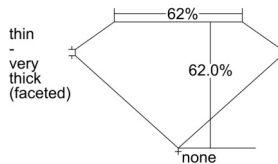

GIA®

FACSIMILE

GIA REPORT 6505571542

Verify this report at GIA.edu

GIA NATURAL DIAMOND DOSSIER®

October 04, 2024
GIA Report Number 6505571542
Shape and Cutting Style ..... Pear Brilliant
Measurements ..... 7.10 x 4.44 x 2.75 mm

GRADING RESULTS

Carat Weight ..... 0.50 carat
Color Grade ..... F
Clarity Grade SI1

ADDITIONAL GRADING INFORMATION

Polish ..... Excellent
Symmetry ..... Very Good
Fluorescence ..... None
Clarity Characteristics ..... Feather
Inscription(s): GIA 6505571542

PROPORTIONS

Profile not to actual proportions

GRADING SCALES

GIA COLOR SCALE		GIA CLARITY SCALE			
COLORLESS	D	VERY VERY SLIGHTLY INCLUDED	FLAWLESS		
	E		INTERNALLY FLAWLESS		
	F	VERY SLIGHTLY INCLUDED	VVS₁		
	G		VVS₂		
	H		VS₁		
	NEAR COLORLESS	I	SLIGHTLY INCLUDED	VS₂	
		J		SI₁	
		FAINT	K	INCLUDED	SI₂
			L		I₁
			M		I₂
VERT LIGHT	N	LIGHT	I₃		
	O				
	P				
	Q				
	R