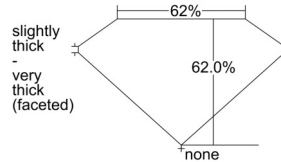

GIA®

FACSIMILE

GIA REPORT 6505571788

Verify this report at GIA.edu

GIA NATURAL DIAMOND DOSSIER®

October 04, 2024
GIA Report Number 6505571788
Shape and Cutting Style ..... Pear Brilliant
Measurements ..... 7.68 x 4.93 x 3.05 mm

GRADING RESULTS

Carat Weight ..... 0.71 carat
Color Grade ..... G
Clarity Grade ..... Internally Flawless

ADDITIONAL GRADING INFORMATION

Polish ..... Excellent
Symmetry ..... Excellent
Fluorescence ..... None
Clarity Characteristics ..... Minor Details of Polish
Inscription(s): GIA 6505571788

PROPORTIONS

Profile not to actual proportions

GRADING SCALES

GIA COLOR SCALE		GIA CLARITY SCALE			
COLORLESS	D	VERY SLIGHTLY INCLUDED	FLAWLESS		
	E		INTERNALLY FLAWLESS		
	F		VVS₁		
	G		VVS₂		
	NEAR COLORLESS	H	VERY SLIGHTLY INCLUDED	VS₁	
		I		VS₂	
		FAINT	J	SLIGHTLY INCLUDED	S₁
			K		S₂
	L		I₁		
	M		I₂		
N	I₃				
P					
VERT LIGHT	Q	INCLUDED			
	R				
	S				
	T				
LIGHT	U				
	V				
	W				
	X				
	Y				
	Z