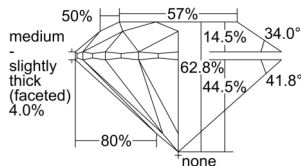

GIA®

FACSIMILE

GIA REPORT 6505572304

Verify this report at GIA.edu

GIA NATURAL DIAMOND DOSSIER®

October 07, 2024
GIA Report Number 6505572304
Shape and Cutting Style ..... Round Brilliant
Measurements ..... 5.08 - 5.09 x 3.20 mm

GRADING RESULTS

Carat Weight ..... 0.50 carat
Color Grade ..... D
Clarity Grade VVS1
Cut Grade ..... Excellent

ADDITIONAL GRADING INFORMATION

Polish ..... Excellent
Symmetry ..... Excellent
Fluorescence ..... None
Clarity Characteristics ..... Cloud, Pinpoint, Feather
Inscription(s): GIA 6505572304

PROPORTIONS

Profile to actual proportions