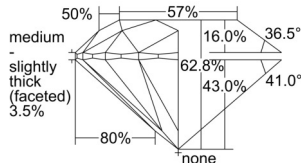

GIA®

FACSIMILE

GIA REPORT 6505577265

Verify this report at GIA.edu

GIA NATURAL DIAMOND DOSSIER®

October 07, 2024
GIA Report Number 6505577265
Shape and Cutting Style ..... Round Brilliant
Measurements ..... 5.37 - 5.39 x 3.38 mm

GRADING RESULTS

Carat Weight ..... 0.60 carat
Color Grade ..... F
Clarity Grade VVS2
Cut Grade ..... Excellent

ADDITIONAL GRADING INFORMATION

Polish ..... Excellent
Symmetry ..... Excellent
Fluorescence ..... None
Clarity Characteristics ..... Pinpoint, Cloud, Feather
Inscription(s): GIA 6505577265

PROPORTIONS

Profile to actual proportions

GRADING SCALES

GIA COLOR SCALE	GIA CLARITY SCALE	GIA CUT SCALE	
D	FLAWLESS	EXCELLENT	
E	INTERNALLY FLAWLESS		
F		VVS₁	VERY GOOD
G	VVS₂		
H	VS₁	GOOD	
I	VS₂		
J	SI₁	FAIR	
K	SI₂		
L	I₁	POOR	
M			
N			
O	I₂		
P			
Q			
R	I₃		
S			
T			
U			
V			
W			
X			
Y			
Z