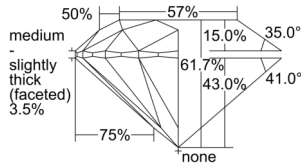

GIA®

FACSIMILE

GIA REPORT 6505578603

Verify this report at GIA.edu

GIA NATURAL DIAMOND DOSSIER®

October 04, 2024
GIA Report Number 6505578603
Shape and Cutting Style ..... Round Brilliant
Measurements ..... 3.63 - 3.66 x 2.25 mm

GRADING RESULTS

Carat Weight ..... 0.18 carat
Color Grade ..... D
Clarity Grade VS1
Cut Grade ..... Excellent

ADDITIONAL GRADING INFORMATION

Polish ..... Excellent
Symmetry ..... Excellent
Fluorescence ..... None
Clarity Characteristics ..... Feather, Pinpoint
Inscription(s): GIA 6505578603

PROPORTIONS

Profile to actual proportions

GRADING SCALES

GIA COLOR SCALE	GIA CLARITY SCALE	GIA CUT SCALE
D	FLAWLESS	EXCELLENT
E	INTERNALLY FLAWLESS	
F	VVS₁	VERY GOOD
G		
H	VS₁	GOOD
I		
J	VS₂	FAIR
K		
L	SI₁	POOR
M		
N	I₁	
O		
P	I₂	
Q		
R	I₃	
S		
T		
U		
V		
W		
X		
Y		
Z