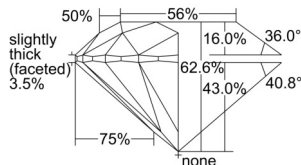

GIA®

FACSIMILE

GIA REPORT 6505579261

Verify this report at GIA.edu

GIA NATURAL DIAMOND DOSSIER®

October 04, 2024
GIA Report Number 6505579261
Shape and Cutting Style ..... Round Brilliant
Measurements ..... 4.69 - 4.73 x 2.95 mm

GRADING RESULTS

Carat Weight ..... 0.40 carat
Color Grade ..... G
Clarity Grade S11
Cut Grade ..... Excellent

ADDITIONAL GRADING INFORMATION

Polish ..... Excellent
Symmetry ..... Excellent
Fluorescence ..... None
Clarity Characteristics ..... Twinning Wisp
Inscription(s): GIA 6505579261

PROPORTIONS

Profile to actual proportions

GRADING SCALES

GIA COLOR SCALE	GIA CLARITY SCALE	GIA CUT SCALE	
D	FLAWLESS	EXCELLENT	
E	INTERNALLY FLAWLESS		
F		VVS₁	VERY GOOD
G	VVS₂		
H	VS₁	GOOD	
I	VS₂		
J	S1₁	FAIR	
K	S1₂		
L	I₁	POOR	
M	I₂		
N	I₃		
O			
P			
Q			
R			
S			
T			
U			
V			
W			
X			
Y			
Z