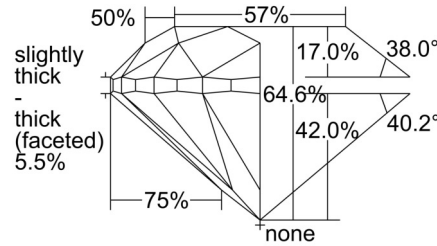

### GRADING RESULTS

Carat Weight ..... 1.00 carat

Color Grade ..... J

Clarity Grade ..... SI1

Cut Grade ..... Very Good

### PROPORTIONS

Profile to actual proportions

### CLARITY CHARACTERISTICS