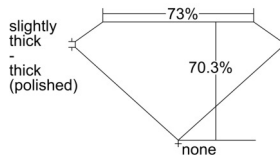

GIA®

FACSIMILE

GIA REPORT 6505580719

Verify this report at GIA.edu

GIA NATURAL DIAMOND DOSSIER®

October 07, 2024
GIA Report Number 6505580719
Shape and Cutting Style ..... Square Modified Brilliant
Measurements ..... 4.37 x 4.31 x 3.03 mm

GRADING RESULTS

Carat Weight ..... 0.50 carat
Color Grade I
Clarity Grade VS2

ADDITIONAL GRADING INFORMATION

Polish ..... Excellent
Symmetry ..... Very Good
Fluorescence ..... None
Clarity Characteristics..... Feather, Cavity
Inscription(s): GIA 6505580719

PROPORTIONS

Profile not to actual proportions

GRADING SCALES

GIA COLOR SCALE		GIA CLARITY SCALE			
COLORLESS	D	VERY VERY SLIGHTLY INCLUDED	FLAWLESS		
	E		INTERNALLY FLAWLESS		
	F		VVS₁		
	NEAR COLORLESS	G	VERY SLIGHTLY INCLUDED	VVS₂	
		H		VS₁	
		FAINT	I	SLIGHTLY INCLUDED	VS₂
			J		SI₁
			K	SI₂	
	LIGHT	L	INCLUDED	I₁	
		M		I₂	
N		I₃			
O					
P					
Q					
R