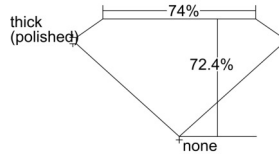

GIA®

FACSIMILE

GIA REPORT 6505581157

Verify this report at GIA.edu

GIA NATURAL DIAMOND DOSSIER®

October 07, 2024
GIA Report Number 6505581157
Shape and Cutting Style ..... Square Modified Brilliant
Measurements ..... 4.60 x 4.55 x 3.29 mm

GRADING RESULTS

Carat Weight ..... 0.60 carat
Color Grade ..... E
Clarity Grade VS2

ADDITIONAL GRADING INFORMATION

Polish ..... Excellent
Symmetry ..... Very Good
Fluorescence ..... None
Clarity Characteristics ..... Crystal, Cloud
Inscription(s): GIA 6505581157

PROPORTIONS

Profile not to actual proportions

GRADING SCALES

GIA COLOR SCALE		GIA CLARITY SCALE			
COLORLESS	D	VERY VERY SLIGHTLY INCLUDED	FLAWLESS		
	E		INTERNALLY FLAWLESS		
	F	VERY SLIGHTLY INCLUDED	VVS₁		
	G		VVS₂		
	H		VS₁		
	NEAR COLORLESS	I	SLIGHTLY INCLUDED	VS₂	
		J		SI₁	
		FAINT	K	INCLUDED	SI₂
			L		I₁
	M		I₂		
VERY LIGHT	N		LIGHT	I₃	
	O				
	P				
	Q				
LIGHT	R				
	S				
	T				
	U				
	V				
	Z