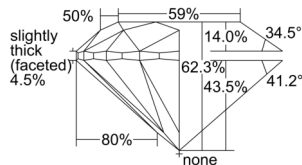

GIA®

FACSIMILE

GIA NATURAL DIAMOND DOSSIER®

October 07, 2024
GIA Report Number 6505582332
Shape and Cutting Style ..... Round Brilliant
Measurements ..... 5.62 - 5.67 x 3.52 mm

GRADING RESULTS

Carat Weight ..... 0.70 carat
Color Grade ..... J
Clarity Grade VVS2
Cut Grade ..... Excellent

ADDITIONAL GRADING INFORMATION

Polish ..... Excellent
Symmetry ..... Excellent
Fluorescence ..... Medium Blue
Clarity Characteristics..... Pinpoint, Cloud
Inscription(s): GIA 6505582332

GIA REPORT 6505582332

Verify this report at GIA.edu

PROPORTIONS

GRADING SCALES

GIA COLOR SCALE	GIA CLARITY SCALE	GIA CUT SCALE	
D	FLAWLESS	EXCELLENT	
E	INTERNALLY FLAWLESS		
F		VVS₁	VERY GOOD
G	VVS₂		
H	VS₁	GOOD	
I	VS₂		
J	SI₁	FAIR	
K	SI₂		
L	I₁	POOR	
M	I₂		
N	I₃		
O			
P			
Q			
R			
S			
T			
U			
V			
W			
X			
Y			
Z