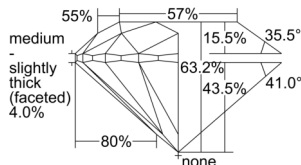

GIA®

FACSIMILE

GIA REPORT 6505582456

Verify this report at GIA.edu

GIA NATURAL DIAMOND DOSSIER®

October 09, 2024
GIA Report Number 6505582456
Shape and Cutting Style ..... Round Brilliant
Measurements ..... 5.60 - 5.64 x 3.55 mm

GRADING RESULTS

Carat Weight ..... 0.70 carat
Color Grade ..... J
Clarity Grade VS1
Cut Grade ..... Excellent

ADDITIONAL GRADING INFORMATION

Polish ..... Excellent
Symmetry ..... Excellent
Fluorescence ..... None
Clarity Characteristics ..... Cloud, Feather, Pinpoint
Inspection(s): GIA 6505582456

PROPORTIONS

Profile to actual proportions

GRADING SCALES

GIA COLOR SCALE

COLORLESS	D
	E
	F
	G
	H
	I
	J
NEAR COLORLESS	K
	L
FAIN	M
	N
	O
	P
VERY LIGHT	Q
	R
	S
	T
	U
	V
	W
	X
	Y
LIGHT	Z

GIA CLARITY SCALE

FLAWLESS	VERY VERY SLIGHTLY INCLUDED	VS₁	VS₂	VS₁	VS₂	SI₁	SI₂	I₁	I₂	I₃		
											FLAWLESS	INTERNALLY FLAWLESS

GIA CUT SCALE

EXCELLENT
VERY GOOD
GOOD
FAIR
POOR