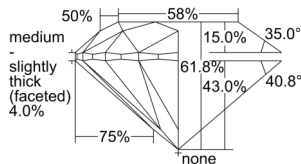

GIA®

FACSIMILE

GIA REPORT 6505582771

Verify this report at GIA.edu

GIA NATURAL DIAMOND DOSSIER®

October 07, 2024
GIA Report Number 6505582771
Shape and Cutting Style ..... Round Brilliant
Measurements ..... 4.34 - 4.36 x 2.69 mm

GRADING RESULTS

Carat Weight ..... 0.31 carat
Color Grade ..... D
Clarity Grade VS2
Cut Grade ..... Excellent

ADDITIONAL GRADING INFORMATION

Polish ..... Excellent
Symmetry ..... Excellent
Fluorescence ..... None
Clarity Characteristics ..... Crystal
Inscription(s): GIA 6505582771

PROPORTIONS

Profile to actual proportions

GRADING SCALES

GIA COLOR SCALE	GIA CLARITY SCALE	GIA CUT SCALE	
D	FLAWLESS	EXCELLENT	
E	INTERNALLY FLAWLESS		
F		VVS₁	VERY GOOD
G	VVS₂		
H	VS₁	GOOD	
I	VS₂		
J	SI₁	FAIR	
K	SI₂		
L	I₁	POOR	
M	I₂		
N	I₃		
O			
P			
Q			
R			
S			
T			
U			
V			
W			
X			
Y			
Z