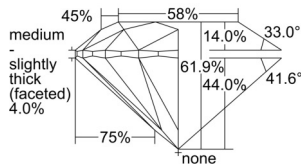

GIA®

FACSIMILE

GIA REPORT 6505584344

Verify this report at GIA.edu

GIA NATURAL DIAMOND DOSSIER®

October 08, 2024
GIA Report Number 6505584344
Shape and Cutting Style ..... Round Brilliant
Measurements ..... 5.09 - 5.13 x 3.16 mm

GRADING RESULTS

Carat Weight ..... 0.50 carat
Color Grade ..... G
Clarity Grade S11
Cut Grade ..... Excellent

ADDITIONAL GRADING INFORMATION

Polish ..... Very Good
Symmetry ..... Excellent
Fluorescence ..... None
Clarity Characteristics ..... Crystal, Cloud
Inscription(s): GIA 6505584344

PROPORTIONS

Profile to actual proportions

GRADING SCALES

GIA COLOR SCALE	GIA CLARITY SCALE	GIA CUT SCALE	
D	FLAWLESS	EXCELLENT	
E	INTERNALLY FLAWLESS		
F		VVS₁	VERY GOOD
G	VVS₂		
H	VS₁	GOOD	
I	VS₂		
J	S1₁	FAIR	
K	S1₂		
L	I₁	POOR	
M	I₂		
N	I₃		
O			
P			
Q			
R			
S			
T			
U			
V			
W			
X			
Y			
Z