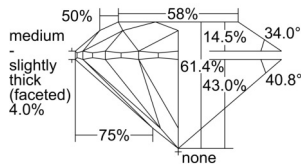

GIA®

FACSIMILE

GIA REPORT 6505584506

Verify this report at GIA.edu

GIA NATURAL DIAMOND DOSSIER®

October 08, 2024
GIA Report Number 6505584506
Shape and Cutting Style ..... Round Brilliant
Measurements ..... 3.70 - 3.72 x 2.28 mm

GRADING RESULTS

Carat Weight ..... 0.19 carat
Color Grade ..... G
Clarity Grade VVS1
Cut Grade ..... Excellent

ADDITIONAL GRADING INFORMATION

Polish ..... Excellent
Symmetry ..... Excellent
Fluorescence ..... None
Clarity Characteristics..... Pinpoint, Feather
Inscription(s): GIA 6505584506

PROPORTIONS

Profile to actual proportions

GRADING SCALES

GIA COLOR SCALE	GIA CLARITY SCALE	GIA CUT SCALE	
D	FLAWLESS	EXCELLENT	
E	INTERNALLY FLAWLESS		
F		VVS₁	VERY GOOD
G	VVS₂		
H	VS₁	GOOD	
I	VS₂		
J	SI₁	FAIR	
K	SI₂		
L	I₁	POOR	
M			
N	I₂		
O			
P	I₃		
Q			
R			
S			
T			
U			
V			
W			
X			
Y			
Z