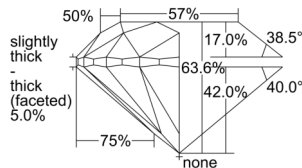

GIA®

FACSIMILE

GIA REPORT 6505585045

Verify this report at GIA.edu

GIA NATURAL DIAMOND DOSSIER®

October 09, 2024
GIA Report Number 6505585045
Shape and Cutting Style ..... Round Brilliant
Measurements ..... 5.79 - 5.86 x 3.71 mm

GRADING RESULTS

Carat Weight ..... 0.81 carat
Color Grade ..... F
Clarity Grade VS2
Cut Grade ..... Very Good

ADDITIONAL GRADING INFORMATION

Polish ..... Excellent
Symmetry ..... Very Good
Fluorescence ..... None
Clarity Characteristics ..... Crystal, Cloud
Inscription(s): GIA 6505585045

PROPORTIONS

Profile to actual proportions

GRADING SCALES

GIA COLOR SCALE	GIA CLARITY SCALE	GIA CUT SCALE
COLOURLESS	FLAWLESS	EXCELLENT
E	INTERNALLY FLAWLESS	
F	VVS₁	VERY GOOD
G		
H	VS₁	GOOD
I		
J	VS₂	FAIR
K		
L	SI₁	POOR
M		
N	I₁	
O		
P	I₂	
Q		
R	I₃	
S		
T		
U		
V		
W		
X		
Y		
Z