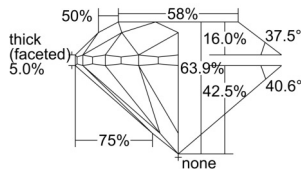

GIA®

FACSIMILE

GIA REPORT 6505585776

Verify this report at GIA.edu

GIA NATURAL DIAMOND DOSSIER®

October 08, 2024
GIA Report Number **6505585776**
Shape and Cutting Style ..... **Round Brilliant**
Measurements ..... **5.55 - 5.59 x 3.56 mm**

GRADING RESULTS

Carat Weight ..... **0.71 carat**
Color Grade ..... **F**
Clarity Grade **S11**
Cut Grade ..... **Very Good**

ADDITIONAL GRADING INFORMATION

Polish ..... **Excellent**
Symmetry ..... **Excellent**
Fluorescence ..... **None**
Clarity Characteristics ..... **Feather**
Inscription(s): **GIA 6505585776**

PROPORTIONS

Profile to actual proportions

GRADING SCALES

GIA COLOR SCALE	GIA CLARITY SCALE	GIA CUT SCALE	
D	FLAWLESS	EXCELLENT	
E	INTERNALLY FLAWLESS		
F		VVS₁	VERY GOOD
G	VVS₂		
H	VS₁	GOOD	
I	VS₂		
J	S1₁	FAIR	
K	S1₂		
L	I₁	POOR	
M	I₂		
N	I₃		
O			
P			
Q			
R			
S			
T			
U			
V			
W			
X			
Y			
Z