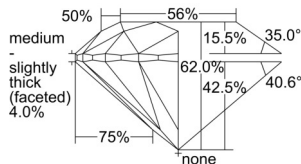

GIA®

FACSIMILE

GIA REPORT 6505586391

Verify this report at GIA.edu

GIA NATURAL DIAMOND DOSSIER®

October 07, 2024
GIA Report Number 6505586391
Shape and Cutting Style ..... Round Brilliant
Measurements ..... 6.02 - 6.06 x 3.75 mm

GRADING RESULTS

Carat Weight ..... 0.85 carat
Color Grade ..... F
Clarity Grade S11
Cut Grade ..... Excellent

ADDITIONAL GRADING INFORMATION

Polish ..... Excellent
Symmetry ..... Excellent
Fluorescence ..... None
Clarity Characteristics ..... Feather, Crystal
Inscription(s): GIA 6505586391

PROPORTIONS

Profile to actual proportions