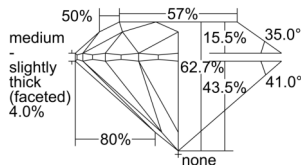

GIA®

FACSIMILE

GIA REPORT 6505586819

Verify this report at GIA.edu

GIA NATURAL DIAMOND DOSSIER®

October 08, 2024
GIA Report Number 6505586819
Shape and Cutting Style ..... Round Brilliant
Measurements ..... 5.34 - 5.38 x 3.36 mm

GRADING RESULTS

Carat Weight ..... 0.60 carat
Color Grade ..... F
Clarity Grade S11
Cut Grade ..... Excellent

ADDITIONAL GRADING INFORMATION

Polish ..... Excellent
Symmetry ..... Excellent
Fluorescence ..... None
Clarity Characteristics..... Cloud, Feather
Inscription(s): GIA 6505586819

PROPORTIONS

Profile to actual proportions

GRADING SCALES

GIA COLOR SCALE	GIA CLARITY SCALE	GIA CUT SCALE	
D	FLAWLESS	EXCELLENT	
E	INTERNALLY FLAWLESS		
F		VVS₁	VERY GOOD
G	VVS₂		
H	VS₁	GOOD	
I	VS₂		
J	S1₁	FAIR	
K	S1₂		
L	I₁	POOR	
M	I₂		
N	I₃		
O			
P			
Q			
R			
S			
T			
U			
V			
W			
X			
Y			
Z