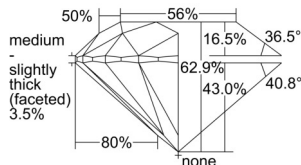

GIA®

FACSIMILE

GIA REPORT 6505587995

Verify this report at GIA.edu

GIA NATURAL DIAMOND DOSSIER®

October 07, 2024
GIA Report Number 6505587995
Shape and Cutting Style ..... Round Brilliant
Measurements ..... 5.04 - 5.07 x 3.18 mm

GRADING RESULTS

Carat Weight ..... 0.50 carat
Color Grade ..... F
Clarity Grade VS1
Cut Grade ..... Excellent

ADDITIONAL GRADING INFORMATION

Polish ..... Excellent
Symmetry ..... Excellent
Fluorescence ..... None
Clarity Characteristics ..... Feather, Pinpoint
Inscription(s): GIA 6505587995

PROPORTIONS

Profile to actual proportions