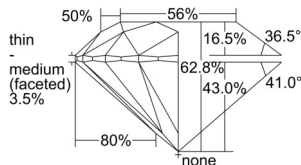

GIA®

FACSIMILE

GIA REPORT 6505589504

Verify this report at GIA.edu

GIA NATURAL DIAMOND DOSSIER®

October 08, 2024
GIA Report Number 6505589504
Shape and Cutting Style ..... Round Brilliant
Measurements ..... 4.69 - 4.73 x 2.96 mm

GRADING RESULTS

Carat Weight ..... 0.40 carat
Color Grade ..... K
Clarity Grade VVS1
Cut Grade ..... Excellent

ADDITIONAL GRADING INFORMATION

Polish ..... Excellent
Symmetry ..... Excellent
Fluorescence ..... None
Clarity Characteristics..... Pinpoint, Cloud, Feather, Extra Facet
Inscription(s): GIA 6505589504

PROPORTIONS

Profile to actual proportions

GRADING SCALES

GIA COLOR SCALE	GIA CLARITY SCALE	GIA CUT SCALE
COLOURLESS	FLAWLESS	EXCELLENT
D	INTERNALLY FLAWLESS	
E	VVS₁	VERY GOOD
F		
G	VS₁	GOOD
H		
I	SI₁	FAIR
J		
K	I₁	POOR
L		
M	I₂	
N		
O	I₃	
P		
Q		
R		
S		
T		
U		
V		
W		
X		
Y		
Z