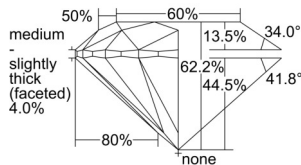

GIA®

FACSIMILE

GIA REPORT 6505592867

Verify this report at GIA.edu

GIA NATURAL DIAMOND DOSSIER®

October 08, 2024
GIA Report Number 6505592867
Shape and Cutting Style ..... Round Brilliant
Measurements ..... 5.69 - 5.71 x 3.54 mm

GRADING RESULTS

Carat Weight ..... 0.70 carat
Color Grade ..... D
Clarity Grade S11
Cut Grade ..... Excellent

ADDITIONAL GRADING INFORMATION

Polish ..... Excellent
Symmetry ..... Excellent
Fluorescence ..... None
Clarity Characteristics ..... Crystal, Feather
Inscription(s): GIA 6505592867

PROPORTIONS

Profile to actual proportions