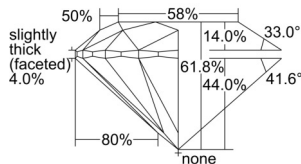

GIA®

FACSIMILE

GIA NATURAL DIAMOND DOSSIER®

October 08, 2024
GIA Report Number 6505594566
Shape and Cutting Style ..... Round Brilliant
Measurements ..... 4.72 - 4.75 x 2.93 mm

GRADING RESULTS

Carat Weight ..... 0.40 carat
Color Grade ..... F
Clarity Grade S11
Cut Grade ..... Excellent

ADDITIONAL GRADING INFORMATION

Polish ..... Excellent
Symmetry ..... Excellent
Fluorescence ..... None
Clarity Characteristics ..... Feather
Inscription(s): GIA 6505594566

GIA REPORT 6505594566

Verify this report at GIA.edu

PROPORTIONS

Profile to actual proportions