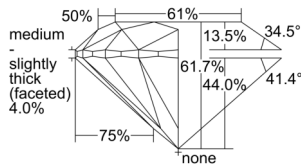

GIA®

FACSIMILE

GIA REPORT 6505595738

Verify this report at GIA.edu

GIA NATURAL DIAMOND DOSSIER®

October 08, 2024
GIA Report Number 6505595738
Shape and Cutting Style ..... Round Brilliant
Measurements ..... 5.37 - 5.42 x 3.33 mm

GRADING RESULTS

Carat Weight ..... 0.60 carat
Color Grade ..... H
Clarity Grade VS1
Cut Grade ..... Excellent

ADDITIONAL GRADING INFORMATION

Polish ..... Excellent
Symmetry ..... Excellent
Fluorescence ..... None
Clarity Characteristics..... Cloud, Crystal, Needle, Pinpoint
Inscription(s): GIA 6505595738

PROPORTIONS

Profile to actual proportions

GRADING SCALES

GIA COLOR SCALE	GIA CLARITY SCALE	GIA CUT SCALE	
D	FLAWLESS	EXCELLENT	
E	INTERNALLY FLAWLESS		
F		VVS₁	VERY GOOD
G	VVS₂		
H	VS₁	GOOD	
I	VS₂		
J	SI₁	FAIR	
K	SI₂		
L	I₁	POOR	
M	I₂		
N	I₃		
O			
P			
Q			
R			
S			
T			
U			
V			
W			
X			
Y			
Z