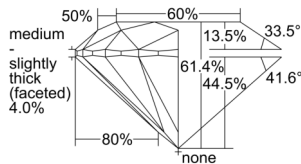

GIA®

FACSIMILE

GIA REPORT 6505596371

Verify this report at GIA.edu

GIA NATURAL DIAMOND DOSSIER®

October 08, 2024
GIA Report Number 6505596371
Shape and Cutting Style ..... Round Brilliant
Measurements ..... 4.59 - 4.60 x 2.82 mm

GRADING RESULTS

Carat Weight ..... 0.36 carat
Color Grade ..... E
Clarity Grade S11
Cut Grade ..... Excellent

ADDITIONAL GRADING INFORMATION

Polish ..... Excellent
Symmetry ..... Excellent
Fluorescence ..... None
Clarity Characteristics..... Crystal, Cloud
Inscription(s): GIA 6505596371

PROPORTIONS

Profile to actual proportions

GRADING SCALES

GIA COLOR SCALE	GIA CLARITY SCALE	GIA CUT SCALE	
D	FLAWLESS	EXCELLENT	
E	INTERNALLY FLAWLESS		
F		VVS₁	VERY GOOD
G	VVS₂		
H	VS₁	GOOD	
I	VS₂		
J	S1₁	FAIR	
K	S1₂		
L	I₁	POOR	
M	I₂		
N	I₃		
O			
P			
Q			
R			
S			
T			
U			
V			
W			
X			
Y			
Z