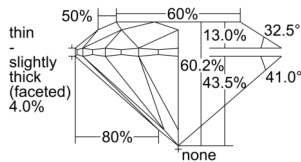

GIA®

FACSIMILE

GIA REPORT 6505598270

Verify this report at GIA.edu

GIA NATURAL DIAMOND DOSSIER®

October 08, 2024
GIA Report Number 6505598270
Shape and Cutting Style ..... Round Brilliant
Measurements ..... 5.70 - 5.74 x 3.45 mm

GRADING RESULTS

Carat Weight ..... 0.69 carat
Color Grade ..... G
Clarity Grade VS2
Cut Grade ..... Excellent

ADDITIONAL GRADING INFORMATION

Polish ..... Excellent
Symmetry ..... Excellent
Fluorescence ..... None
Clarity Characteristics ..... Cloud, Crystal, Feather
Inscription(s): GIA 6505598270

PROPORTIONS

GRADING SCALES

GIA COLOR SCALE	GIA CLARITY SCALE	GIA CUT SCALE	
D	FLAWLESS	EXCELLENT	
E	INTERNALLY FLAWLESS		
F		VVS₁	VERY GOOD
G	VVS₂		
H	VS₁	GOOD	
I	VS₂		
J	SI₁	FAIR	
K	SI₂		
L	I₁	POOR	
M	I₂		
N	I₃		
O			
P			
Q			
R			
S			
T			
U			
V			
W			
X			
Y			
Z