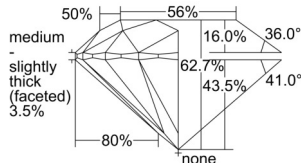

GIA®

FACSIMILE

GIA REPORT 6505598456

Verify this report at GIA.edu

GIA NATURAL DIAMOND DOSSIER®

October 08, 2024
GIA Report Number 6505598456
Shape and Cutting Style ..... Round Brilliant
Measurements ..... 5.91 - 5.93 x 3.71 mm

GRADING RESULTS

Carat Weight ..... 0.80 carat
Color Grade ..... J
Clarity Grade VS2
Cut Grade ..... Excellent

ADDITIONAL GRADING INFORMATION

Polish ..... Excellent
Symmetry ..... Excellent
Fluorescence ..... None
Clarity Characteristics ..... Crystal, Cloud
Inscription(s): GIA 6505598456

PROPORTIONS

Profile to actual proportions

GRADING SCALES

GIA COLOR SCALE

COLORESS	D
	E
	F
	G
	H
	I
	J
NEAR COLORESS	K
	L
Faint	M
	N
	O
	P
Very Light	Q
	R
	S
	T
	U
	V
	W
	X
	Y
Light	Z

GIA CLARITY SCALE

VERY VERY SLIGHTLY INCLUDED	FLAWLESS
	INTERNALLY FLAWLESS
VERY SLIGHTLY INCLUDED	VVS₁
	VVS₂
SLIGHTLY INCLUDED	VS₁
	VS₂
INCLUDED	SI₁
	SI₂
	I₁
	I₂
	I₃

GIA CUT SCALE

EXCELLENT
VERY GOOD
GOOD
FAIR
POOR