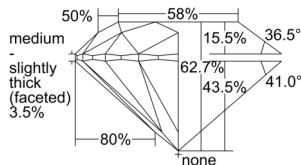

GIA®

FACSIMILE

GIA REPORT 6505599132

Verify this report at GIA.edu

GIA NATURAL DIAMOND DOSSIER®

October 08, 2024
GIA Report Number 6505599132
Shape and Cutting Style ..... Round Brilliant
Measurements ..... 5.76 - 5.79 x 3.62 mm

GRADING RESULTS

Carat Weight ..... 0.75 carat
Color Grade ..... D
Clarity Grade S11
Cut Grade ..... Excellent

ADDITIONAL GRADING INFORMATION

Polish ..... Excellent
Symmetry ..... Excellent
Fluorescence ..... None
Clarity Characteristics..... Crystal, Feather
Inscription(s): GIA 6505599132

PROPORTIONS

Profile to actual proportions

GRADING SCALES

GIA COLOR SCALE

COLOURLESS	D
	E
	F
	G
	H
	I
	J
NEAR COLOURLESS	K
	L
Faint	M
	N
	O
	P
	Q
Very Light	R
	S
	T
	U
	V
Light	W
	X
	Y
	Z

GIA CLARITY SCALE

FLAWLESS	VERY VERY SLIGHTLY INCLUDED	VVS₁	VERY SLIGHTLY INCLUDED	SI₁	SLIGHTLY INCLUDED	I₁	
							FLAWLESS
INTERNALLY FLAWLESS	VERY SLIGHTLY INCLUDED	VVS₂	VERY SLIGHTLY INCLUDED	SI₂	SLIGHTLY INCLUDED	I₂	
		VS₁		VS₂		I₃	

GIA CUT SCALE

EXCELLENT
VERY GOOD
GOOD
FAIR
POOR