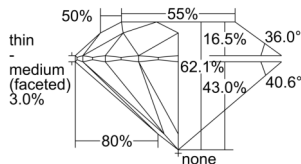

GIA®

FACSIMILE

GIA REPORT 6505599264

Verify this report at GIA.edu

GIA NATURAL DIAMOND DOSSIER®

October 09, 2024
GIA Report Number 6505599264
Shape and Cutting Style ..... Round Brilliant
Measurements ..... 5.76 - 5.79 x 3.59 mm

GRADING RESULTS

Carat Weight ..... 0.73 carat
Color Grade ..... H
Clarity Grade VS2
Cut Grade ..... Excellent

ADDITIONAL GRADING INFORMATION

Polish ..... Excellent
Symmetry ..... Excellent
Fluorescence ..... None
Clarity Characteristics ..... Crystal, Cloud, Needle
Inscription(s): GIA 6505599264

PROPORTIONS

Profile to actual proportions

GRADING SCALES

GIA COLOR SCALE	GIA CLARITY SCALE	GIA CUT SCALE	
D	FLAWLESS	EXCELLENT	
E	INTERNALLY FLAWLESS		
F		VVS₁	VERY GOOD
G	VVS₂		
H	VS₁	GOOD	
I	VS₂		
J	SI₁	FAIR	
K	SI₂		
L	I₁	POOR	
M	I₂		
N	I₃		
O			
P			
Q			
R			
S			
T			
U			
V			
W			
X			
Y			
Z