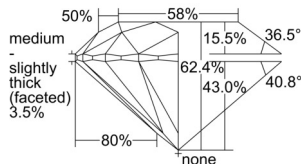

GIA®

FACSIMILE

GIA REPORT 6505599339

Verify this report at GIA.edu

GIA NATURAL DIAMOND DOSSIER®

October 09, 2024
GIA Report Number 6505599339
Shape and Cutting Style ..... Round Brilliant
Measurements ..... 5.89 - 5.92 x 3.68 mm

GRADING RESULTS

Carat Weight ..... 0.80 carat
Color Grade ..... G
Clarity Grade VS2
Cut Grade ..... Excellent

ADDITIONAL GRADING INFORMATION

Polish ..... Excellent
Symmetry ..... Excellent
Fluorescence ..... Faint
Clarity Characteristics..... Feather, Cloud, Crystal
Inscription(s): GIA 6505599339

PROPORTIONS

Profile to actual proportions

GRADING SCALES

GIA COLOR SCALE	GIA CLARITY SCALE	GIA CUT SCALE	
D	FLAWLESS	EXCELLENT	
E	INTERNALLY FLAWLESS		
F		VVS₁	VERY GOOD
G	VVS₂		
H	VS₁	GOOD	
I	VS₂		
J	SI₁	FAIR	
K	SI₂		
L	I₁	POOR	
M	I₂		
N	I₃		
O			
P			
Q			
R			
S			
T			
U			
V			
W			
X			
Y			
Z