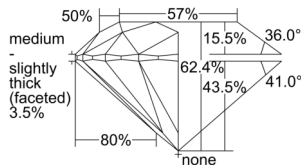

GIA®

FACSIMILE

GIA REPORT 6505599359

Verify this report at GIA.edu

GIA NATURAL DIAMOND DOSSIER®

October 09, 2024
GIA Report Number 6505599359
Shape and Cutting Style ..... Round Brilliant
Measurements ..... 5.67 - 5.69 x 3.54 mm

GRADING RESULTS

Carat Weight ..... 0.70 carat
Color Grade ..... F
Clarity Grade S11
Cut Grade ..... Excellent

ADDITIONAL GRADING INFORMATION

Polish ..... Excellent
Symmetry ..... Excellent
Fluorescence ..... None
Clarity Characteristics..... Crystal, Cloud, Feather
Inscription(s): GIA 6505599359

PROPORTIONS

Profile to actual proportions