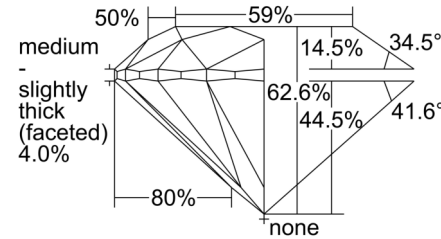

#### GRADING RESULTS

Carat Weight ..... 3.01 carat

Color Grade ..... I

Clarity Grade ..... SI1

Cut Grade ..... Excellent

#### PROPORTIONS

Profile to actual proportions