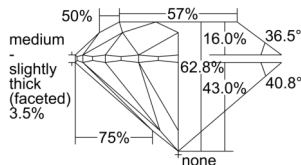

GIA®

FACSIMILE

GIA REPORT 6505605831

Verify this report at GIA.edu

GIA NATURAL DIAMOND DOSSIER®

October 10, 2024
GIA Report Number 6505605831
Shape and Cutting Style ..... Round Brilliant
Measurements ..... 5.77 - 5.79 x 3.63 mm

GRADING RESULTS

Carat Weight ..... 0.75 carat
Color Grade ..... E
Clarity Grade VVS1
Cut Grade ..... Excellent

ADDITIONAL GRADING INFORMATION

Polish ..... Excellent
Symmetry ..... Excellent
Fluorescence ..... Faint
Clarity Characteristics ..... Pinpoint, Surface Graining
Inscription(s): GIA 6505605831

PROPORTIONS

Profile to actual proportions