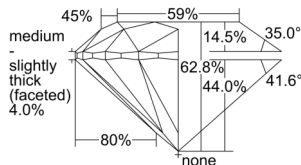

GIA®

FACSIMILE

GIA REPORT 6505606924

Verify this report at GIA.edu

GIA NATURAL DIAMOND DOSSIER®

October 09, 2024
GIA Report Number 6505606924
Shape and Cutting Style ..... Round Brilliant
Measurements ..... 5.21 - 5.24 x 3.28 mm

GRADING RESULTS

Carat Weight ..... 0.55 carat
Color Grade ..... E
Clarity Grade VS1
Cut Grade ..... Excellent

ADDITIONAL GRADING INFORMATION

Polish ..... Excellent
Symmetry ..... Excellent
Fluorescence ..... None
Clarity Characteristics ..... Crystal, Needle, Pinpoint
Inscription(s): GIA 6505606924

PROPORTIONS

Profile to actual proportions