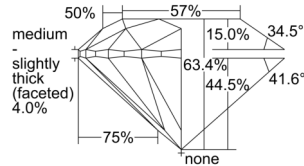

GIA®

FACSIMILE

GIA REPORT 6505607330

Verify this report at GIA.edu

GIA NATURAL DIAMOND DOSSIER®

October 09, 2024
GIA Report Number 6505607330
Shape and Cutting Style ..... Round Brilliant
Measurements ..... 5.64 - 5.67 x 3.58 mm

GRADING RESULTS

Carat Weight ..... 0.71 carat
Color Grade ..... F
Clarity Grade S11
Cut Grade ..... Excellent

ADDITIONAL GRADING INFORMATION

Polish ..... Excellent
Symmetry ..... Excellent
Fluorescence ..... None
Clarity Characteristics..... Crystal, Feather
Inscription(s): GIA 6505607330

PROPORTIONS

Profile to actual proportions

GRADING SCALES

GIA COLOR SCALE	GIA CLARITY SCALE	GIA CUT SCALE
D	FLAWLESS	EXCELLENT
E	FLAWLESS	
F	INTERNALLY FLAWLESS	VERY GOOD
G	FLAWLESS	
H	VVS₁	GOOD
I	VVS₂	
J	VS₁	FAIR
K	VS₂	
L	S1₁	POOR
M	S1₂	
N	I₁	
O	I₂	
P	I₃	
Q		
R		
S		
T		
U		
V		
W		
X		
Y		
Z