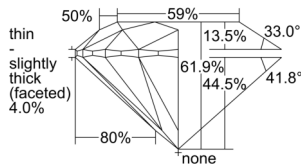

GIA®

FACSIMILE

GIA REPORT 6505607433

Verify this report at gia.edu

GIA NATURAL DIAMOND DOSSIER®

October 10, 2024
GIA Report Number 6505607433
Shape and Cutting Style ..... Round Brilliant
Measurements ..... 6.27 - 6.30 x 3.89 mm

GRADING RESULTS

Carat Weight ..... 0.93 carat
Color Grade ..... G
Clarity Grade S11
Cut Grade ..... Excellent

ADDITIONAL GRADING INFORMATION

Polish ..... Excellent
Symmetry ..... Excellent
Fluorescence ..... None
Clarity Characteristics ..... Feather
Inscription(s): GIA 6505607433

PROPORTIONS

GRADING SCALES

GIA COLOR SCALE	GIA CLARITY SCALE	GIA CUT SCALE	
D	FLAWLESS	EXCELLENT	
E	INTERNALLY FLAWLESS		
F		VVS₁	VERY GOOD
G	VVS₂		
H	VS₁	GOOD	
I	VS₂		
J	S1₁	FAIR	
K	S1₂		
L	I₁	POOR	
M	I₂		
N	I₃		
O			
P			
Q			
R			
S			
T			
U			
V			
W			
X			
Y			
Z